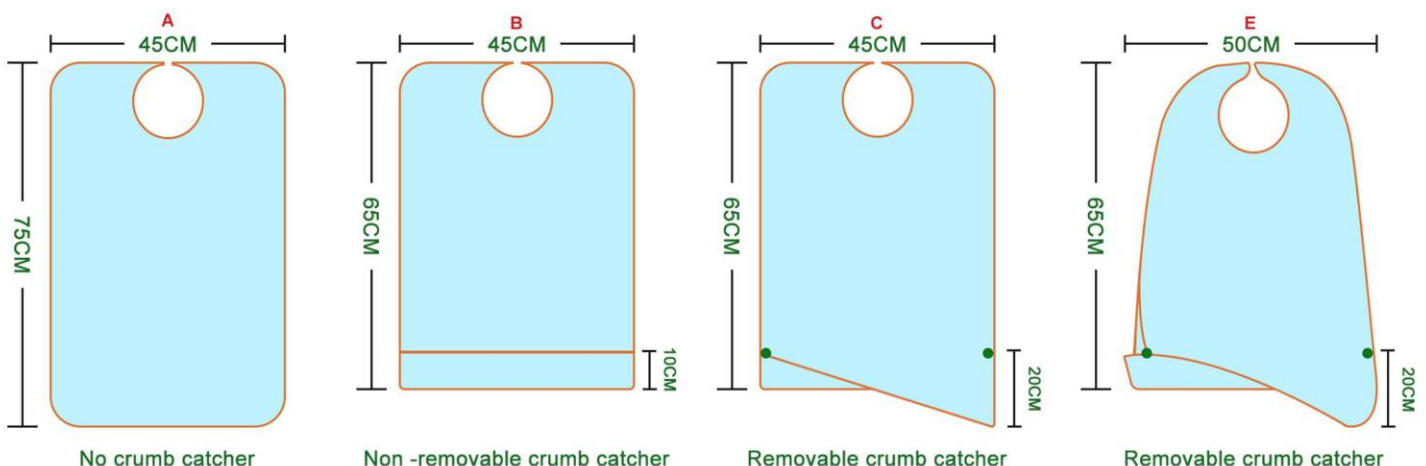

Style & Size